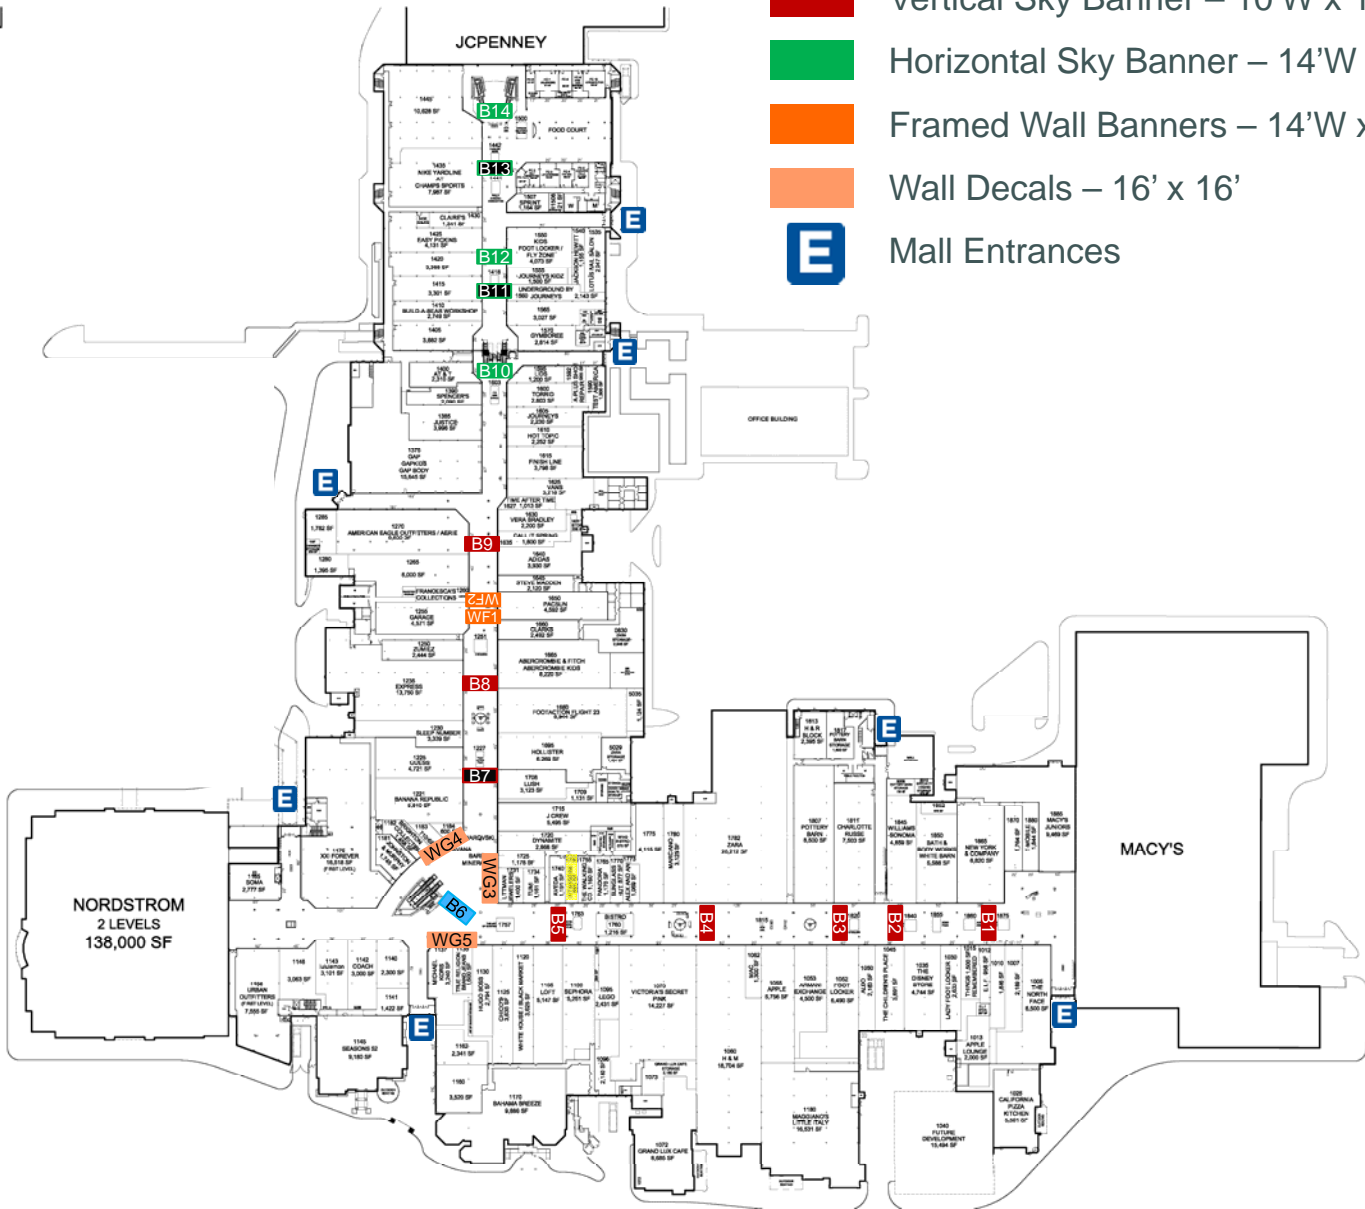

# INVENTORY MAP

- Digital LED Board – 13'W x 18'H
- Vertical Sky Banner – 10'W x 12'H
- Horizontal Sky Banner – 14'W x 8'H
- Framed Wall Banners – 14'W x 8'H
- Wall Decals – 16' x 16'
- E Mall Entrances