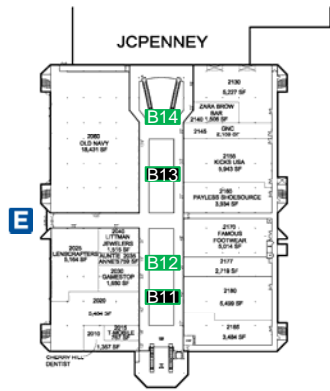

# INVENTORY MAP

- Digital LED Board – 13'W x 18'H
- Vertical Sky Banner – 10'W x 12'H
- Horizontal Sky Banner – 14'W x 8'H
- Framed Wall Banners – 14'W x 8'H
- Wall Decals – 16' x 16'
- E Mall Entrances