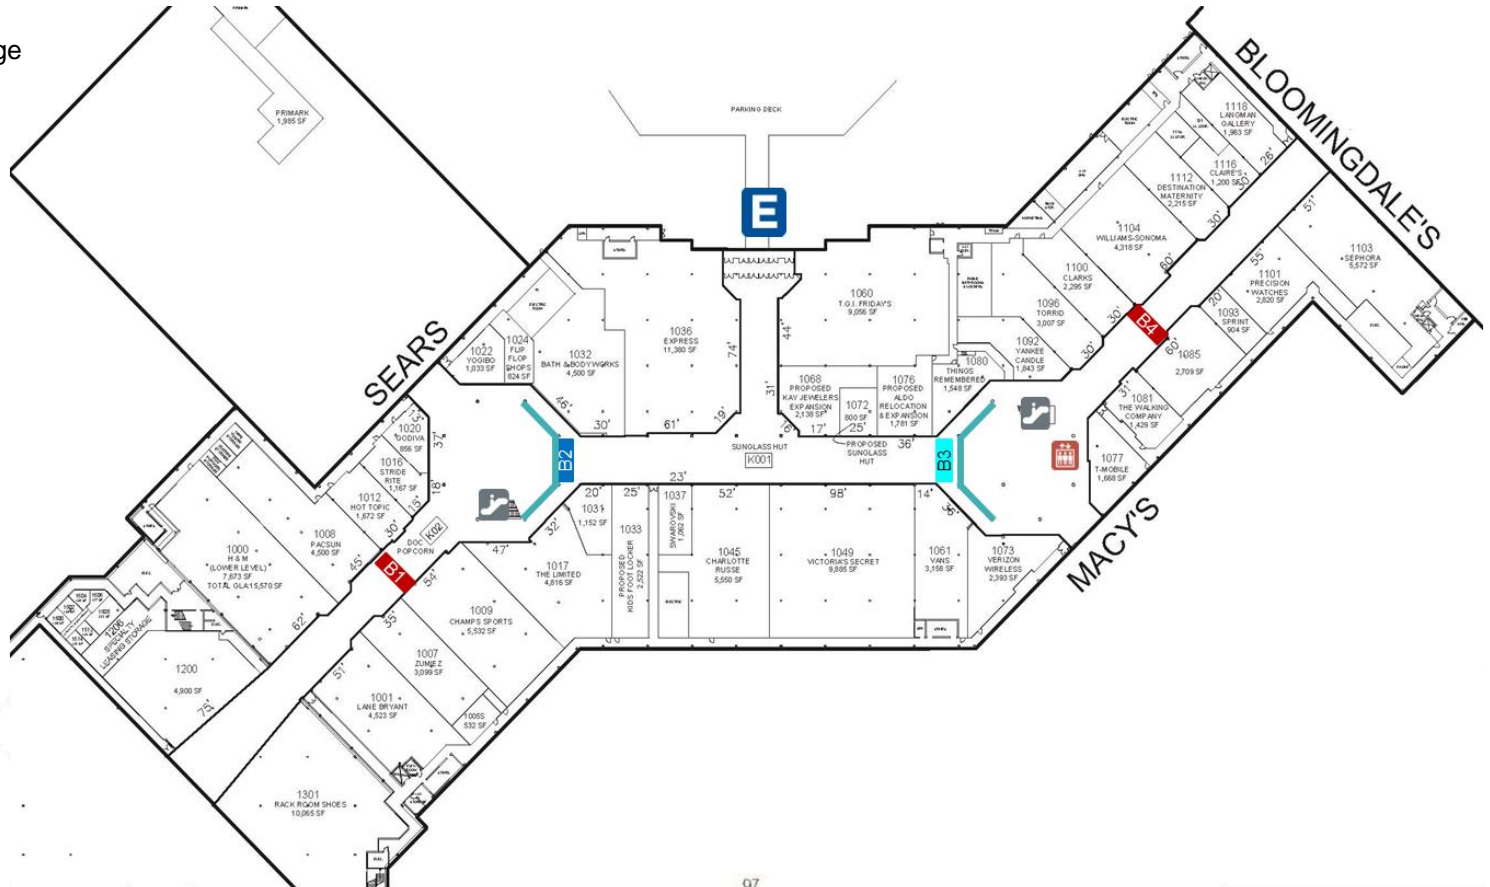

 Vertical Sky Banner1; size: 10'W x 12'H

 Vertical Sky Banner2; size: 12'W x 16'H

 Digital LED Display; size: 13'W x 18'H

 Mall Entrance

 Elevator Signage

 Escalator Signage

 Bulkhead Wrap

07

First Level

- Vertical Sky Banner1; size: 10'W x 12'H
- Vertical Sky Banner2; size: 12'W x 16'H
- Digital LED Display; size; 13'W x 18'H
- Column Banners; size: 4'W x 8'H
- ↑↓ Elevator Signage
- E Mall Entrances

Second Level

- Vertical Sky Banner1; size: 10'W x 12'H
- Vertical Sky Banner2; size: 12'W x 16'H
- Digital LED Display
-  Elevator Signage
-  Mall Entrances
-  Food Court

Third Level