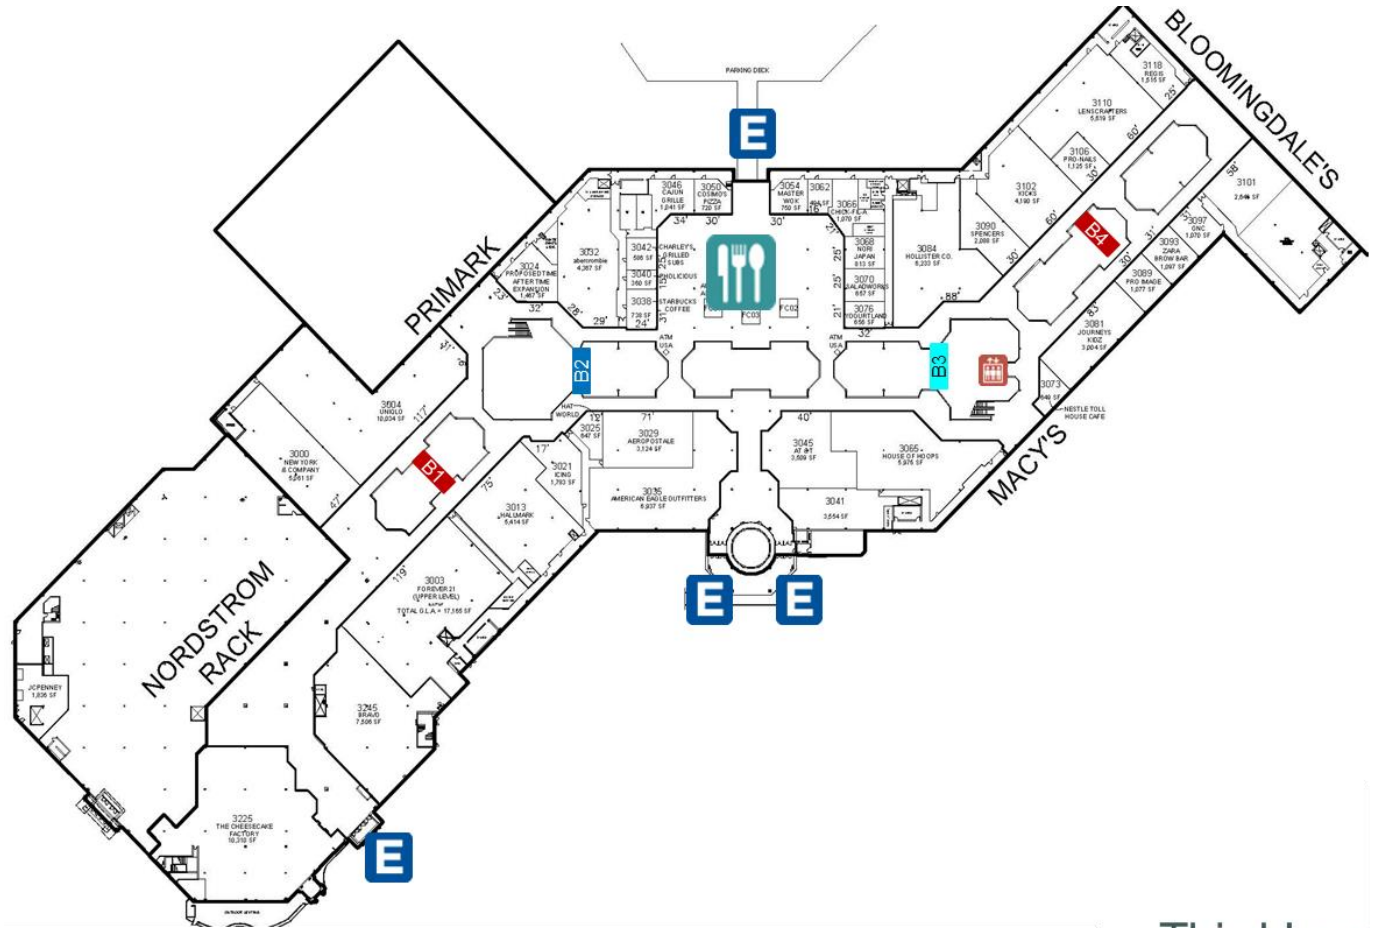

 Vertical Sky Banner1; size: 10'W x 12'H

 Vertical Sky Banner2; size: 12'W x 16'H

 Digital LED Display; size: 13'W x 18'H

 Mall Entrance

 Elevator Signage

 Escalator Signage

 Bulkhead Wrap

07

First Level

- Vertical Sky Banner1; size: 10'W x 12'H
- Vertical Sky Banner2; size: 12'W x 16'H
- Digital LED Display; size; 13'W x 18'H
- Column Banners; size: 4'W x 8'H
- ↑↓ Elevator Signage
- E Mall Entrances

Second Level

- Vertical Sky Banner1; size: 10'W x 12'H
- Vertical Sky Banner2; size: 12'W x 16'H
- Digital LED Display
-  Elevator Signage
-  Mall Entrances
-  Food Court

Third Level