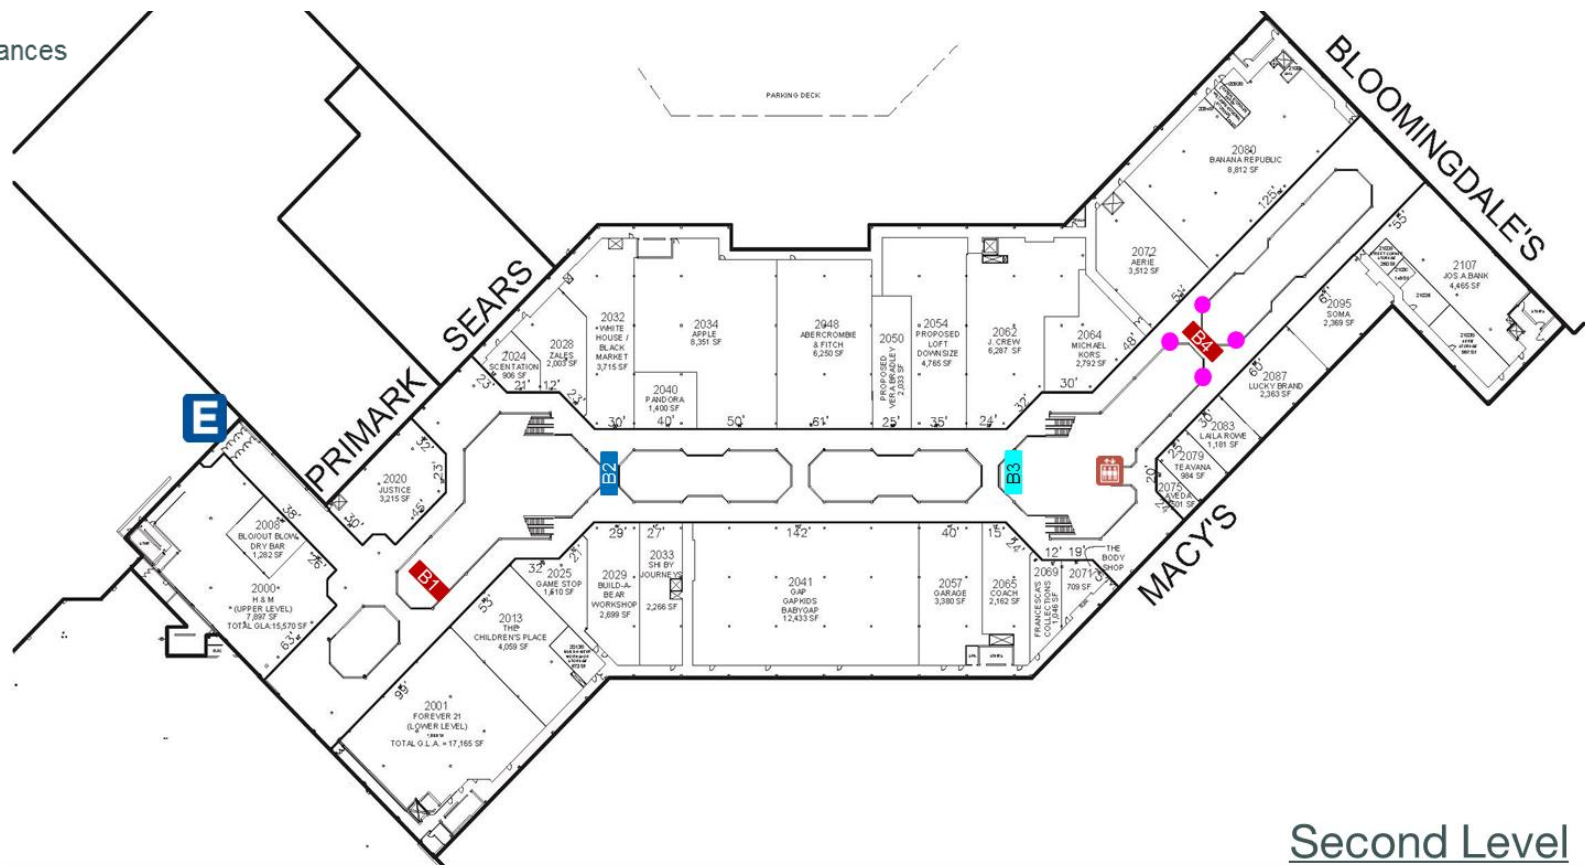

 Vertical Sky Banner1; size: 10'W x 12'H

 Vertical Sky Banner2; size: 12'W x 16'H

 Digital LED Display; size: 13'W x 18'H

 Mall Entrance

 Elevator Signage

 Escalator Signage

 Bulkhead Wrap

07

First Level

- Vertical Sky Banner1; size: 10'W x 12'H
- Vertical Sky Banner2; size: 12'W x 16'H
- Digital LED Display; size; 13'W x 18'H
- Column Banners; size: 4'W x 8'H
- ↑↓ Elevator Signage
- E Mall Entrances

Second Level

- Vertical Sky Banner1; size: 10'W x 12'H
- Vertical Sky Banner2; size: 12'W x 16'H
- Digital LED Display
-  Elevator Signage
-  Mall Entrances
-  Food Court

Third Level