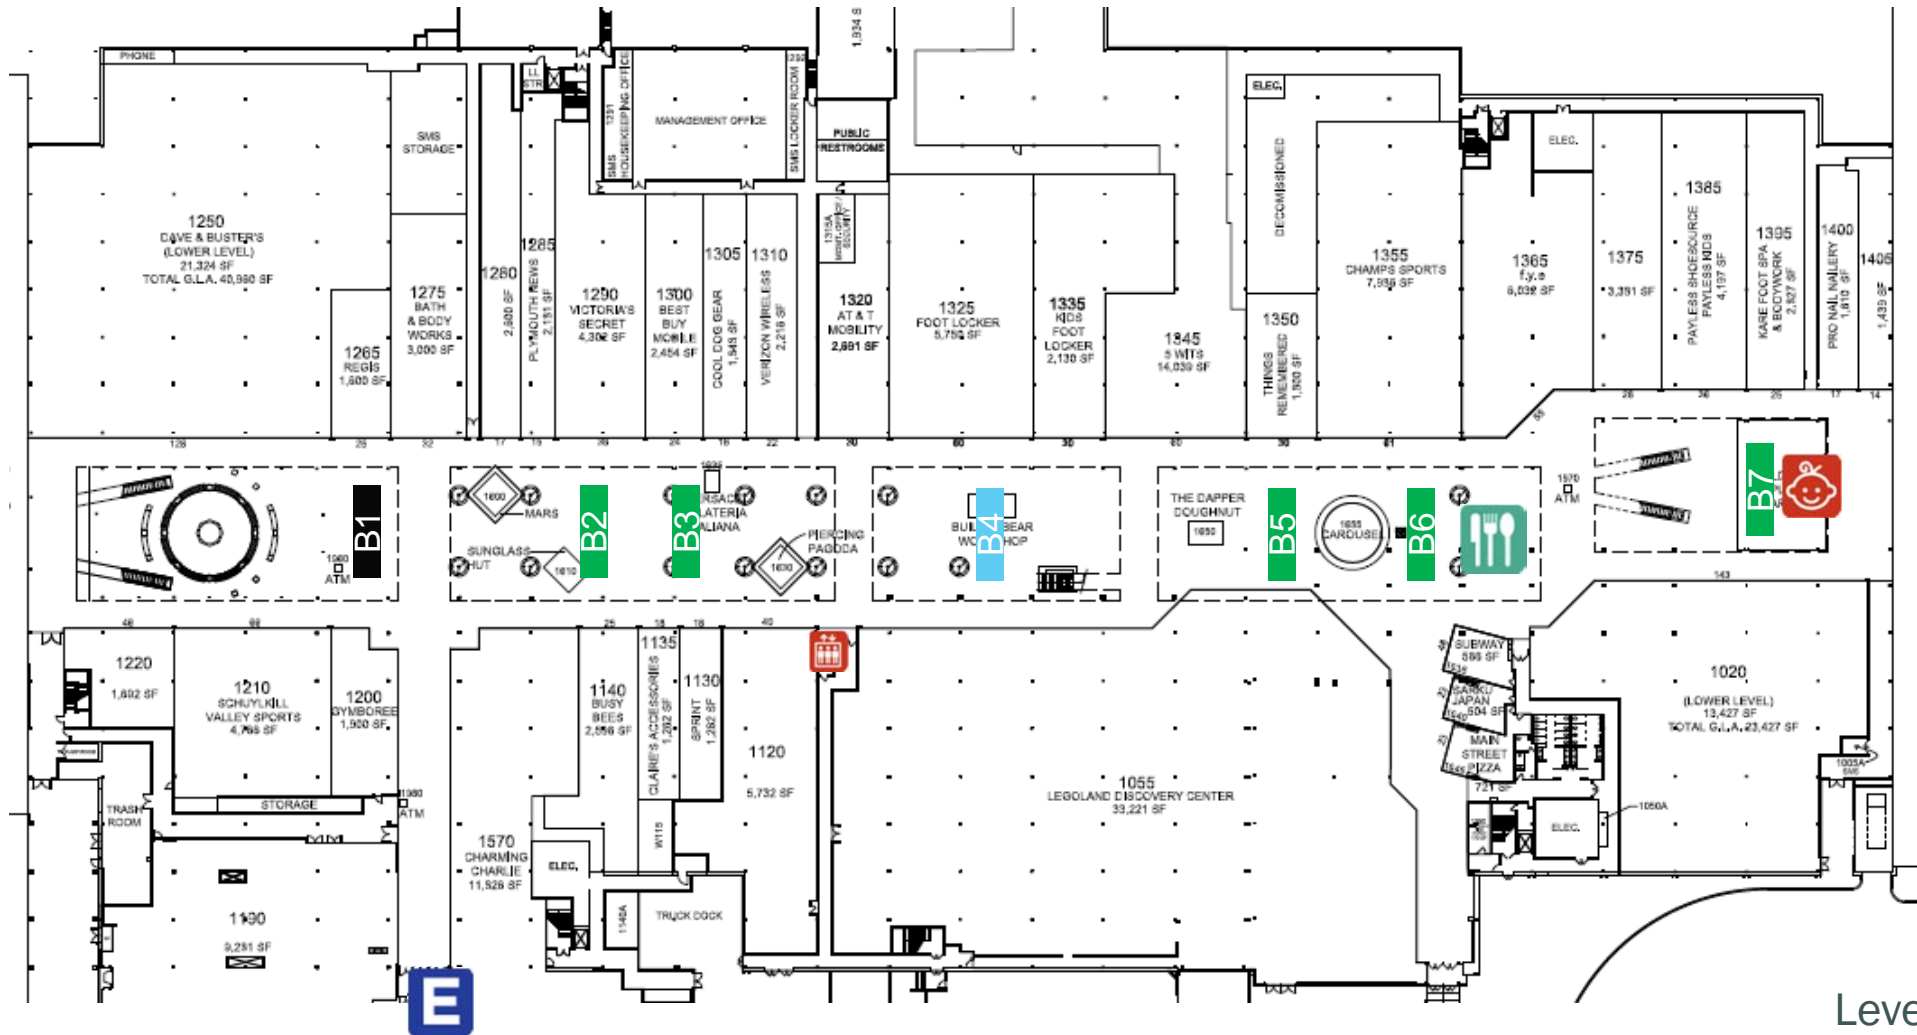

INVENTORY

- Digital LED Board; 13'W x 18'H
- Horizontal Sky Banner; 14'W x 8'H
- E Mall Entrances
-  Elevator Signage
-  Food Court Seating
-  Play Area

BOSCOV'S

Level 1

 Digital LED Board; 13'W x 18'H

 Horizontal Sky Banner; 14'W x 8'H

 Mall Entrances

 Elevator Signage

Level 2