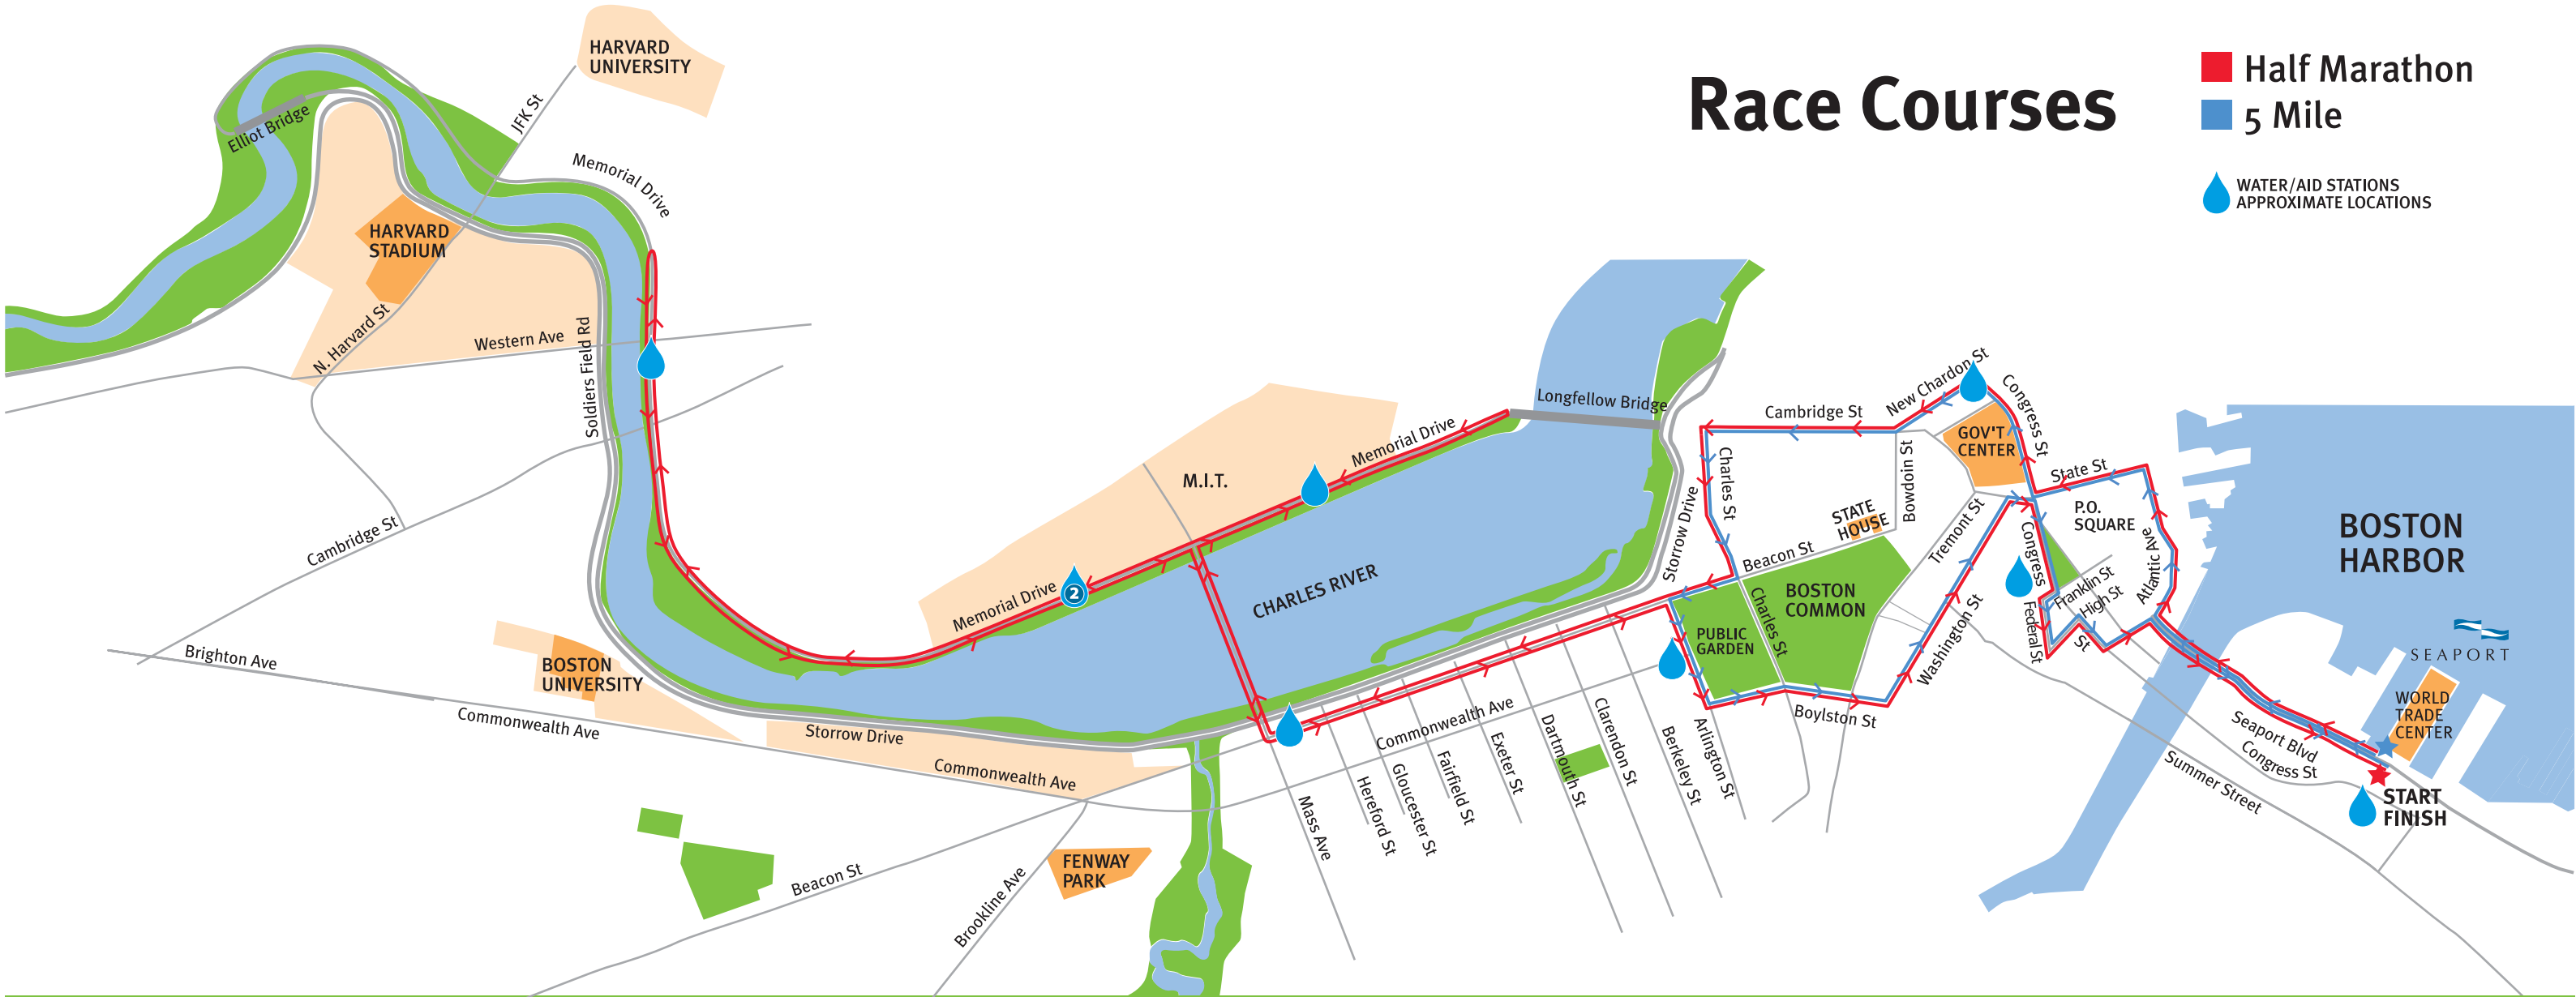

Boston's Run To Remember

Race Courses

■ Half Marathon

■ 5 Mile

💧 WATER/AID STATIONS
APPROXIMATE LOCATIONS

Courses subject to change.