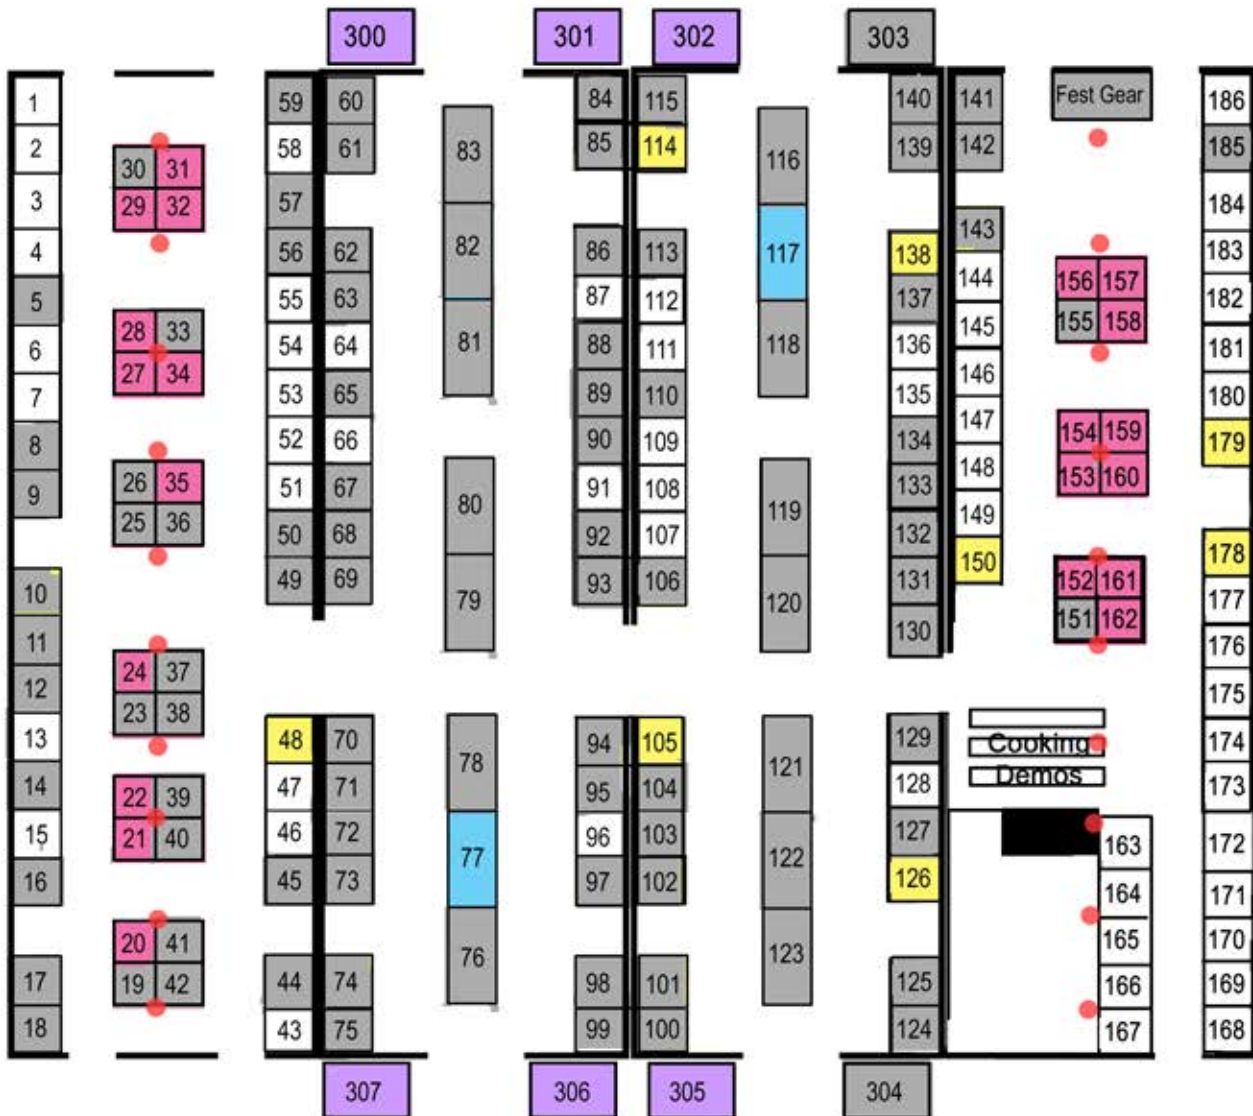

T22	T21		T20	T19		T18			T17	T16		T15	T14		T13	T12
T1	T2		T3	T4		T5			T6	T7		T8	T9		T10	T11

- Indoor Inline 10 x 10
- Indoor Inline 10 x 10 Corner
- Indoor Center Aisle 8 x 10 Corner
- Indoor Center Aisle 10 x 20 Island
- Indoor Center Aisle 10 x 20 Corner Island
- Outdoor Under Awning 10 x 15
- Outdoor Tent Site 12 x 12
- Unavailable

Building A

Building B

Building C

Building D

HUDSON VALLEY WINE & FOOD FEST

*map is not to scale