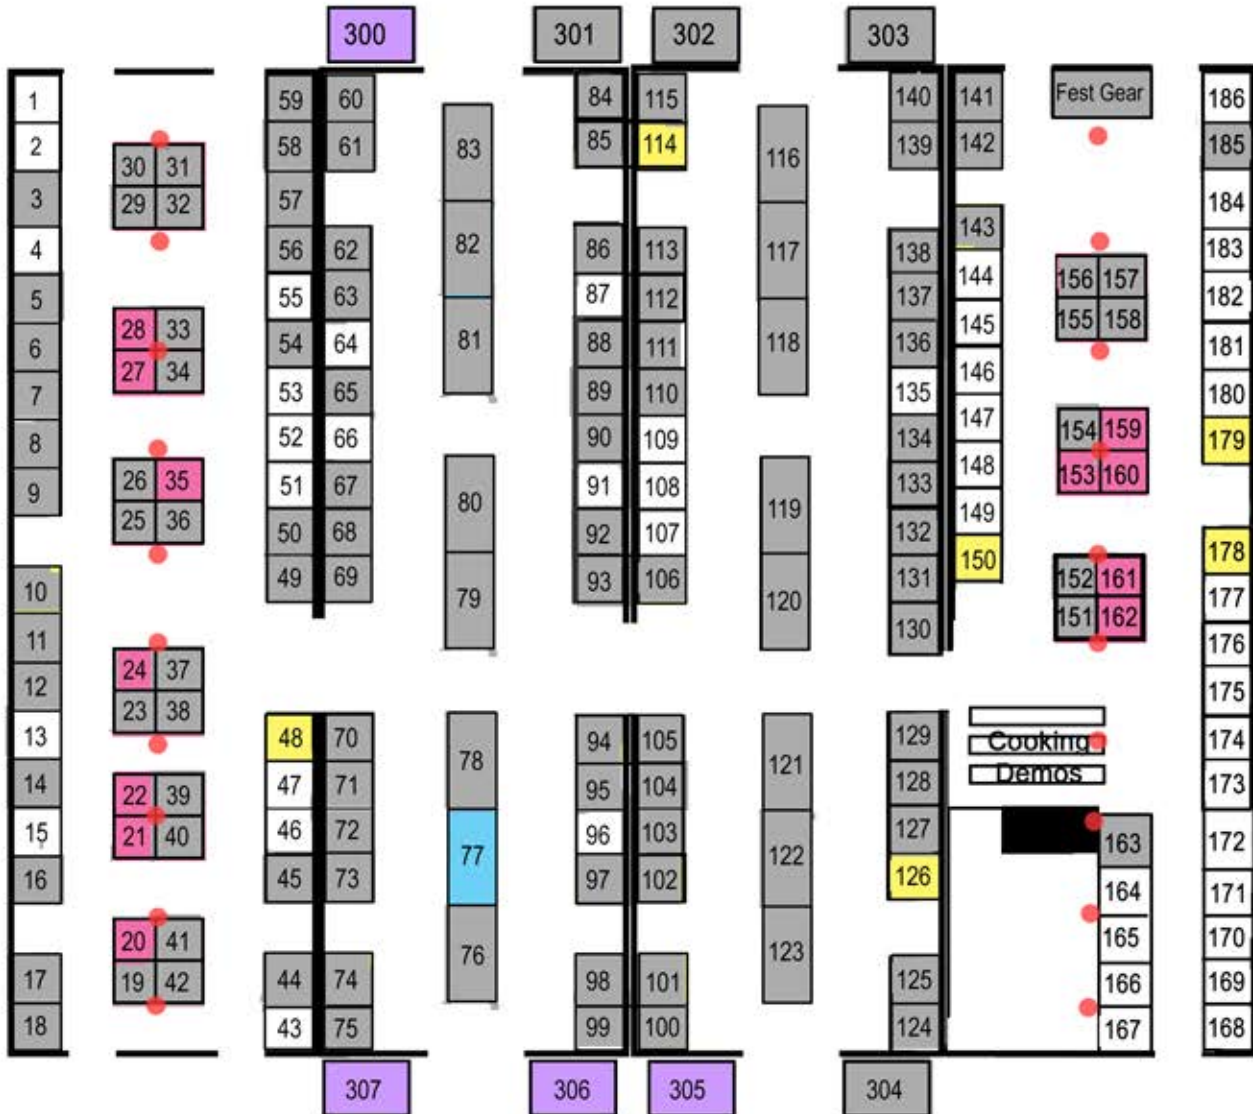

T22	T21		T20	T19		T18		T17	T16		T15	T14		T13	T12
T1	T2		T3	T4		T5		T6	T7		T8	T9		T10	T11

- Indoor Inline 10 x 10
- Indoor Inline 10 x 10 Corner
- Indoor Center Aisle 8 x 10 Corner
- Indoor Center Aisle 10 x 20 Island
- Indoor Center Aisle 10 x 20 Corner Island
- Outdoor Under Awning 10 x 15
- Outdoor Tent Site 12 x 12
- Unavailable

Building A

Building B

Building C

Building D

HUDSON VALLEY WINE & FOOD FEST

*map is not to scale