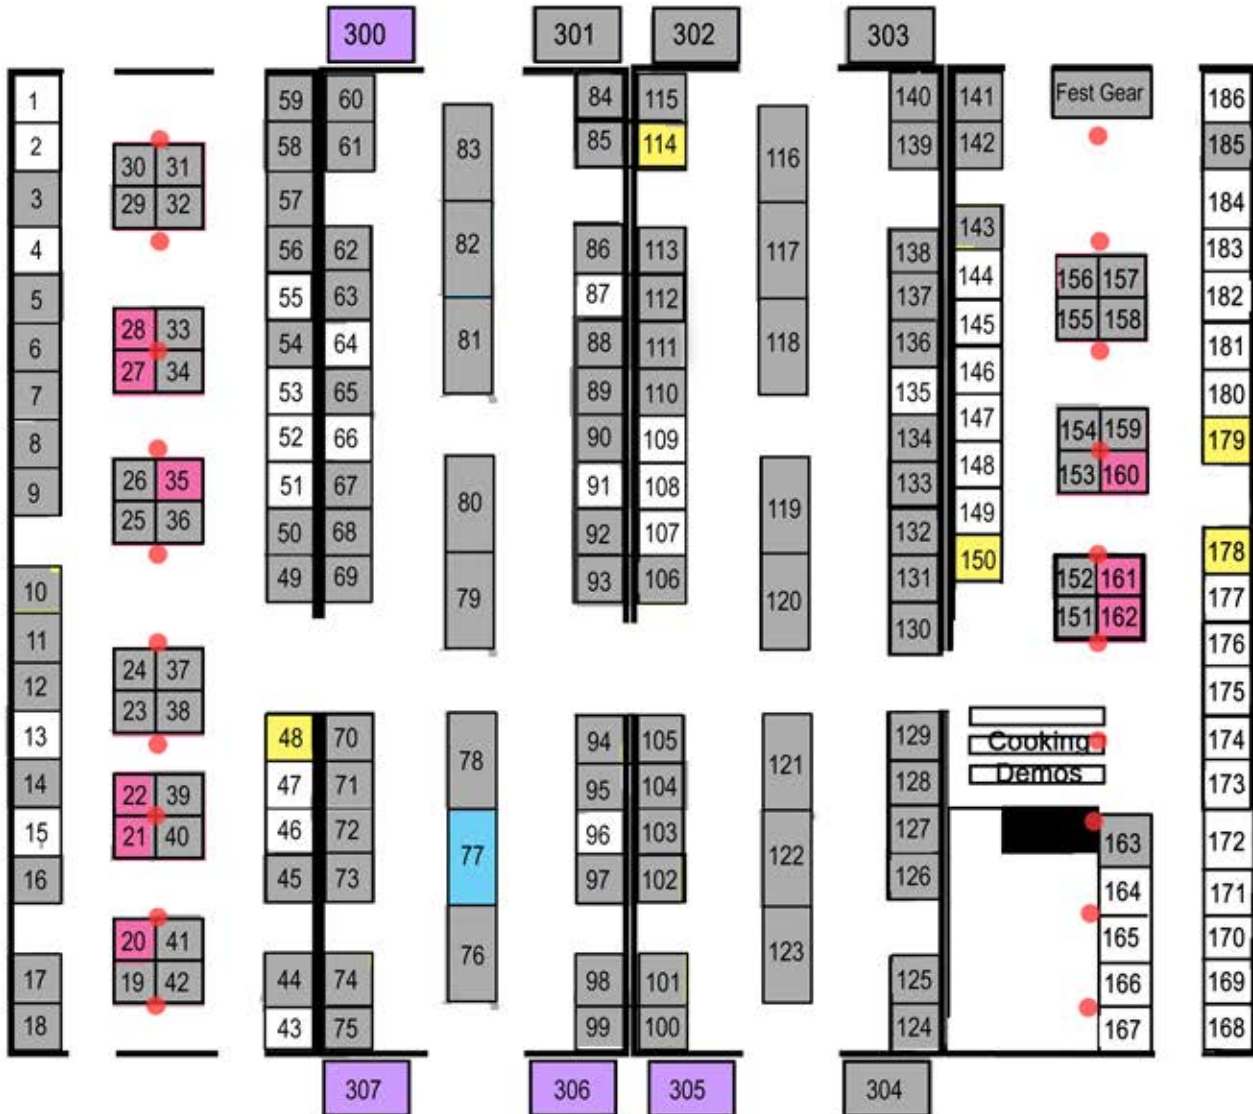

T22	T21		T20	T19		T18			T17	T16		T15	T14		T13	T12
T1	T2		T3	T4		T5			T6	T7		T8	T9		T10	T11

- Indoor Inline 10 x 10
- Indoor Inline 10 x 10 Corner
- Indoor Center Aisle 8 x 10 Corner
- Indoor Center Aisle 10 x 20 Island
- Indoor Center Aisle 10 x 20 Corner Island
- Outdoor Under Awning 10 x 15
- Outdoor Tent Site 12 x 12
- Unavailable

Building A

Building B

Building C

Building D

HUDSON VALLEY WINE & FOOD FEST

*map is not to scale