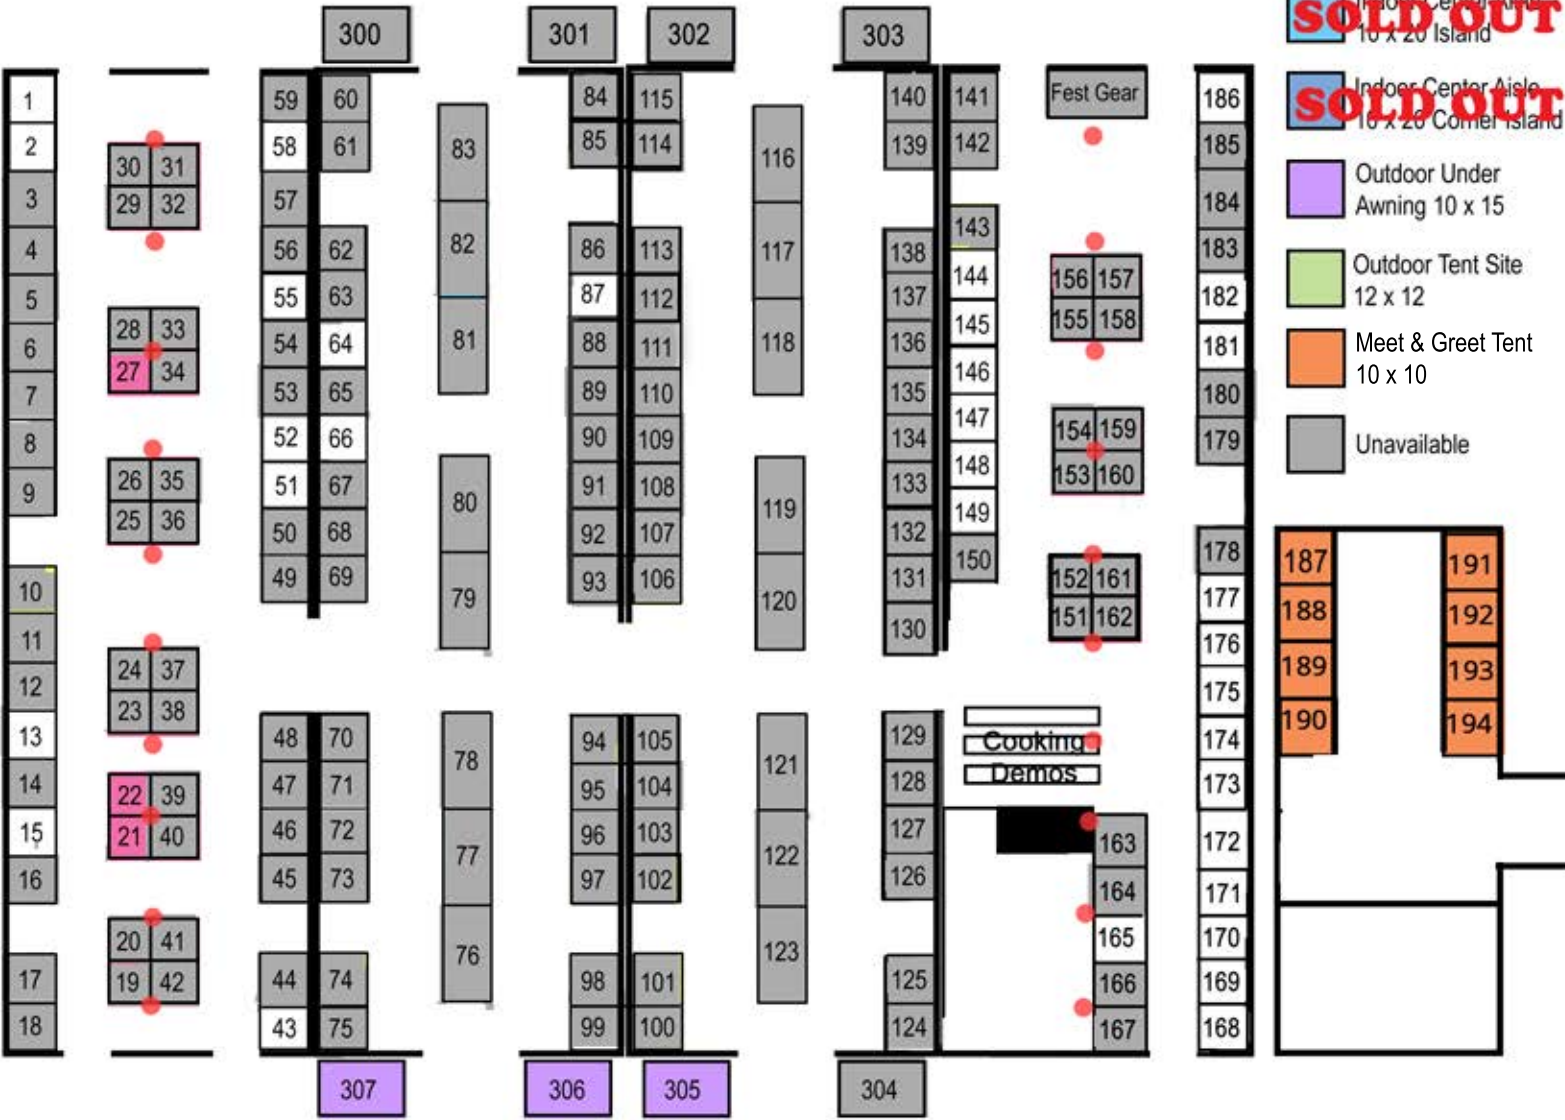

T22	T21		T20	T19		T18			T17	T16		T15	T14		T13	T12
T1	T2		T3	T4		T5			T6	T7		T8	T9		T10	T11

- Indoor Inline 10 x 10
- SOLD OUT** Indoor Inline 10 x 10 Corner
- Indoor Center Aisle 8 x 10 Corner
- SOLD OUT** Indoor Center Aisle 10 x 20 Island
- SOLD OUT** Indoor Center Aisle 10 x 20 Corner Island
- Outdoor Under Awning 10 x 15
- Outdoor Tent Site 12 x 12
- Meet & Greet Tent 10 x 10
- Unavailable

Building A Building B Building C Building D

*map is not to scale