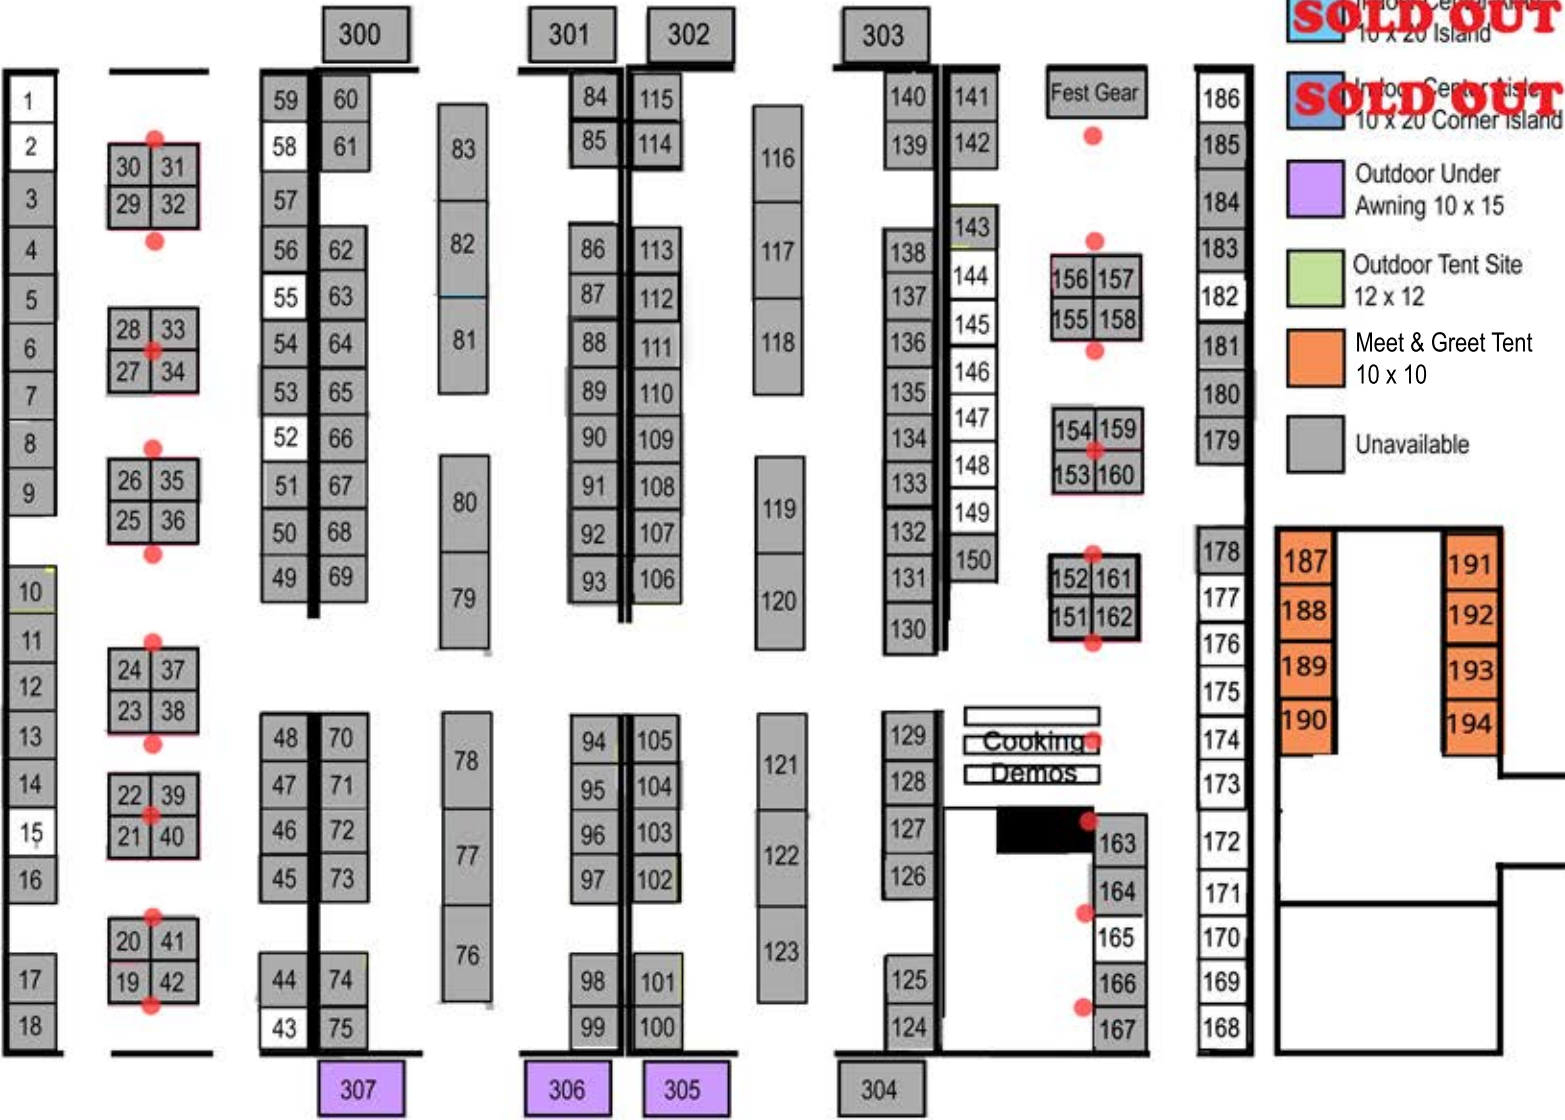

T22	T21		T20	T19		T18		T17	T16		T15	T14		T13	T12
T1	T2		T3	T4		T5		T6	T7		T8	T9		T10	T11

- Indoor Inline 10 x 10
- SOLD OUT** Indoor Inline 10 x 10 Corner
- SOLD OUT** Indoor Center Aisle 8 x 10 Corner
- SOLD OUT** Indoor Center Aisle 10 x 20 Island
- SOLD OUT** Indoor Center Aisle 10 x 20 Corner Island
- Outdoor Under Awning 10 x 15
- Outdoor Tent Site 12 x 12
- Meet & Greet Tent 10 x 10
- Unavailable

Building A

Building B

Building C

Building D

HUDSON VALLEY WINE & FOOD FEST

*map is not to scale