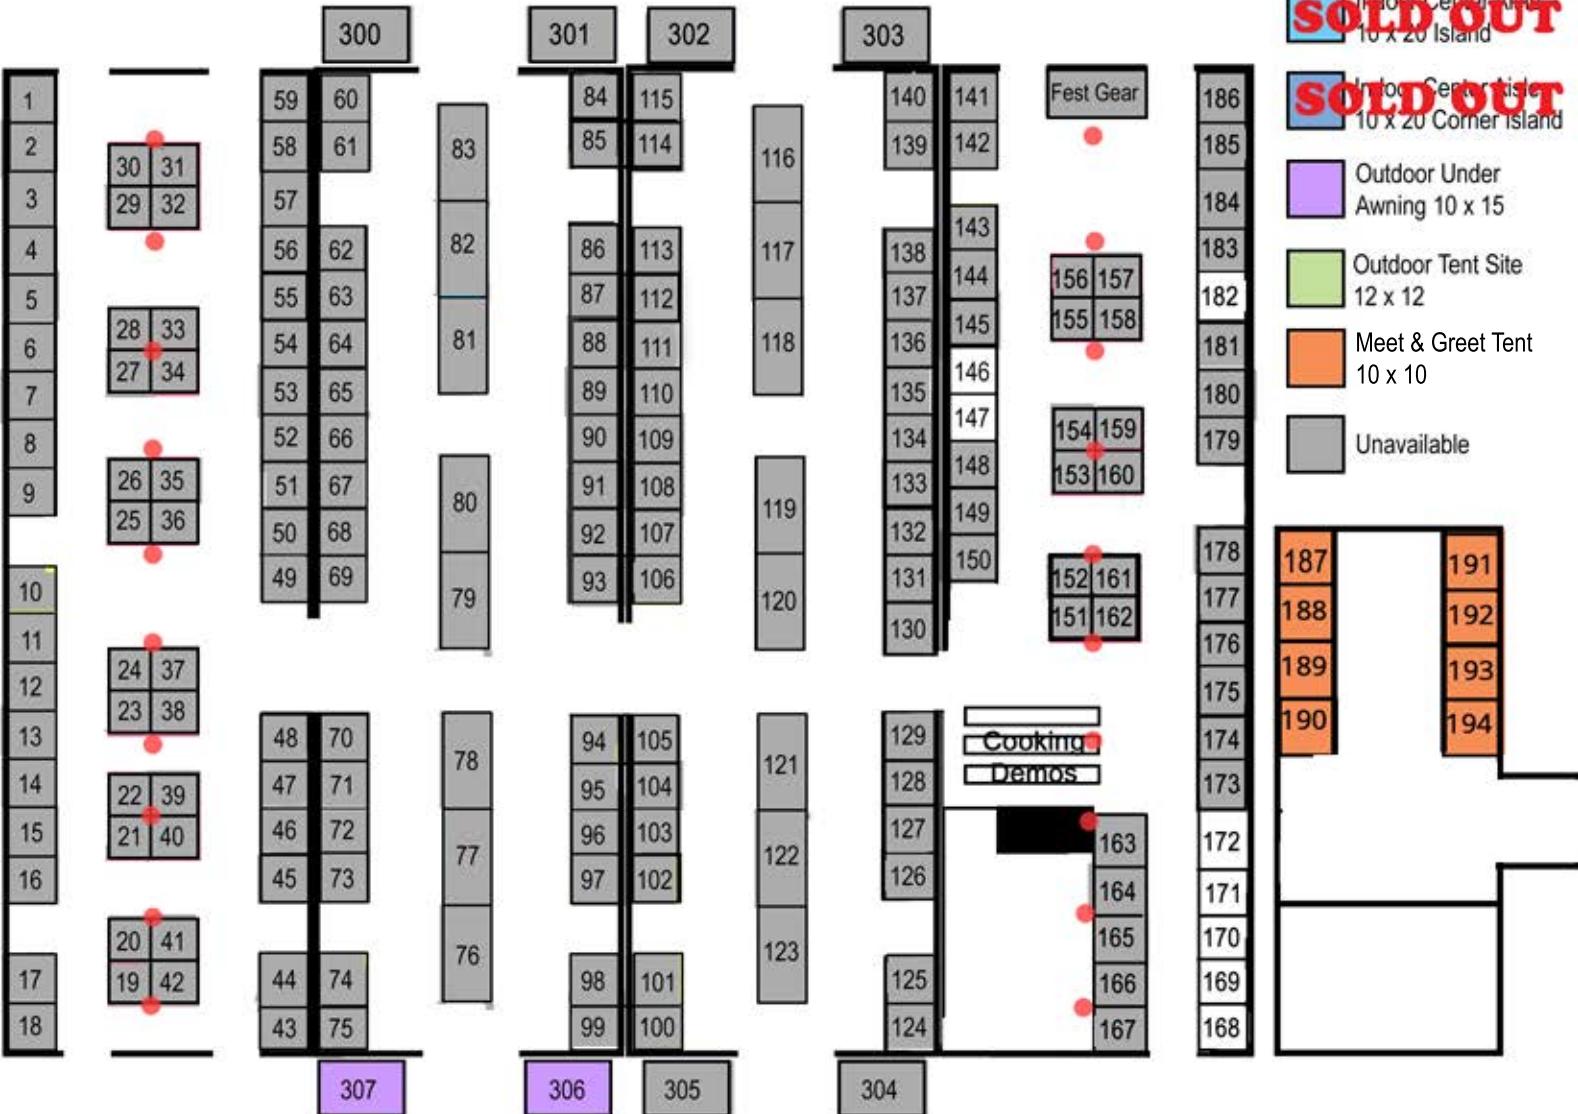

T22	T21		T20	T19		T18			T17	T16		T15	T14		T13	T12
T1	T2		T3	T4		T5			T6	T7		T8	T9		T10	T11

- Indoor Inline 10 x 10
- SOLD OUT** Indoor Inline 10 x 10 Corner
- SOLD OUT** Indoor Center Aisle 8 x 10 Corner
- SOLD OUT** Indoor Center Aisle 10 x 20 Island
- SOLD OUT** Indoor Center Aisle 10 x 20 Corner Island
- Outdoor Under Awning 10 x 15
- Outdoor Tent Site 12 x 12
- Meet & Greet Tent 10 x 10
- Unavailable

Building A

Building B

Building C

Building D