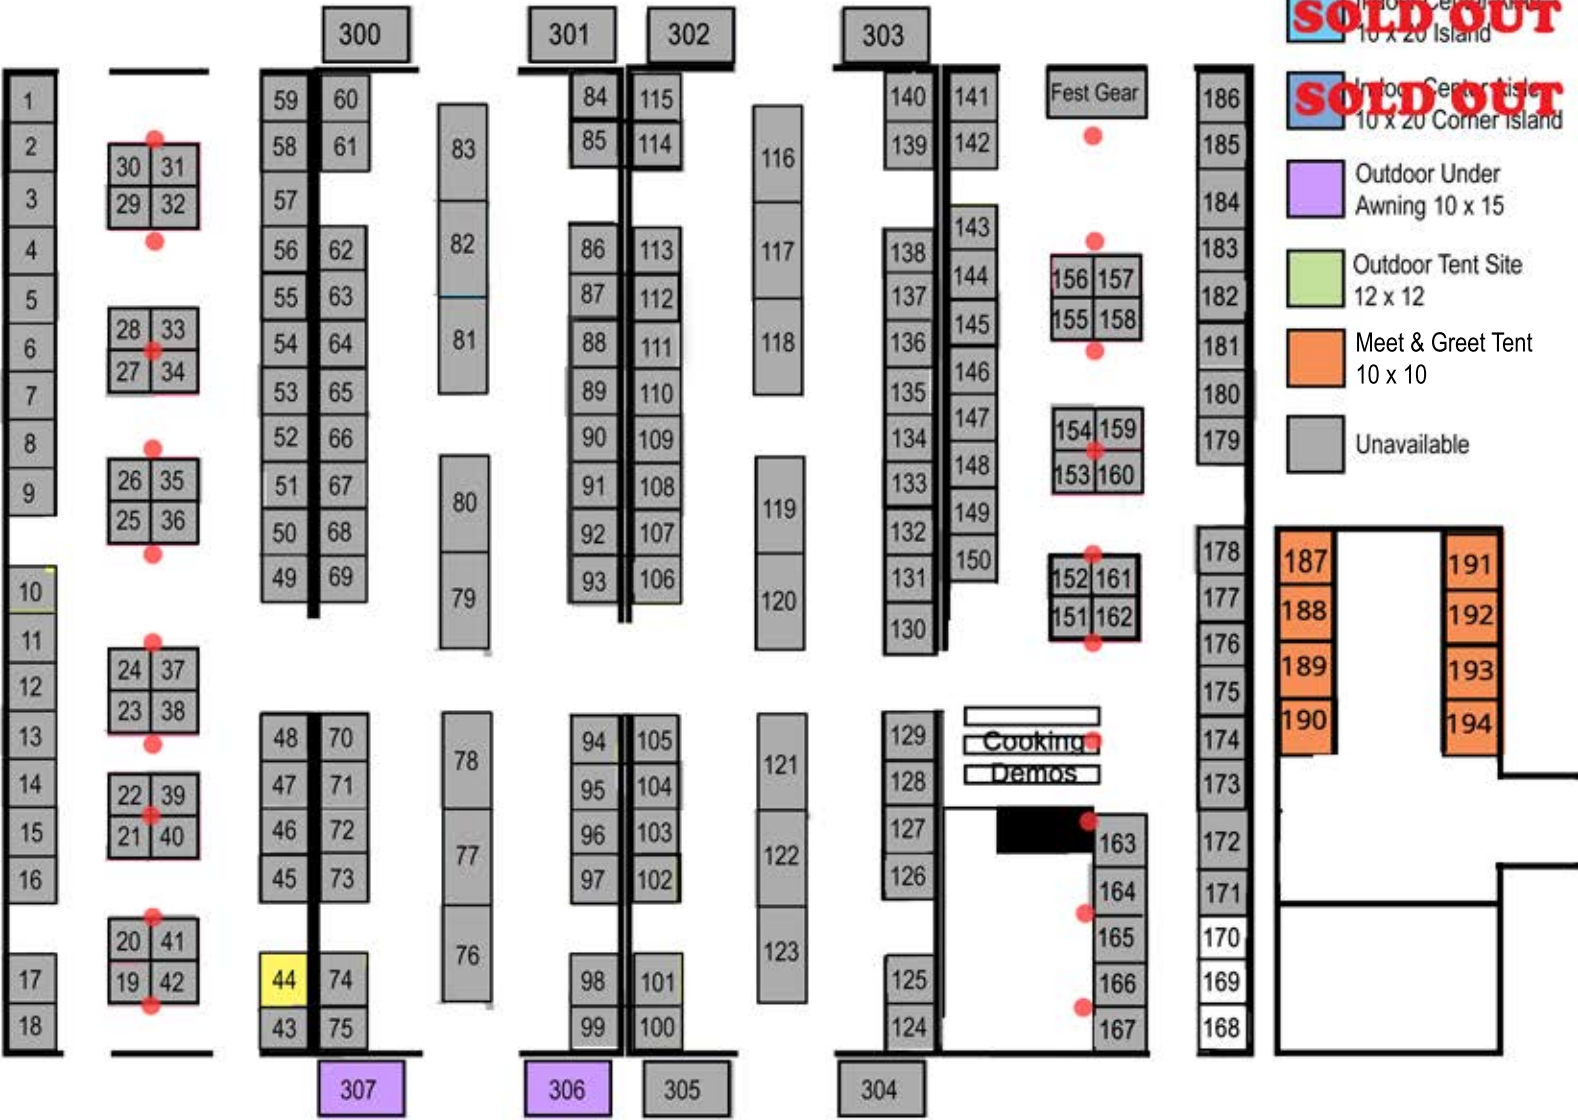

T22	T21		T20	T19		T18			T17	T16		T15	T14		T13	T12
T1	T2		T3	T4		T5			T6	T7		T8	T9		T10	T11

- Indoor Inline 10 x 10
- Indoor Inline 10 x 10 Corner
- SOLD OUT** Indoor Center Aisle 8 x 10 Corner
- SOLD OUT** Indoor Center Aisle 10 x 20 Island
- SOLD OUT** Indoor Center Aisle 10 x 20 Corner Island
- Outdoor Under Awning 10 x 15
- Outdoor Tent Site 12 x 12
- Meet & Greet Tent 10 x 10
- Unavailable

Building A

Building B

Building C

Building D

*map is not to scale